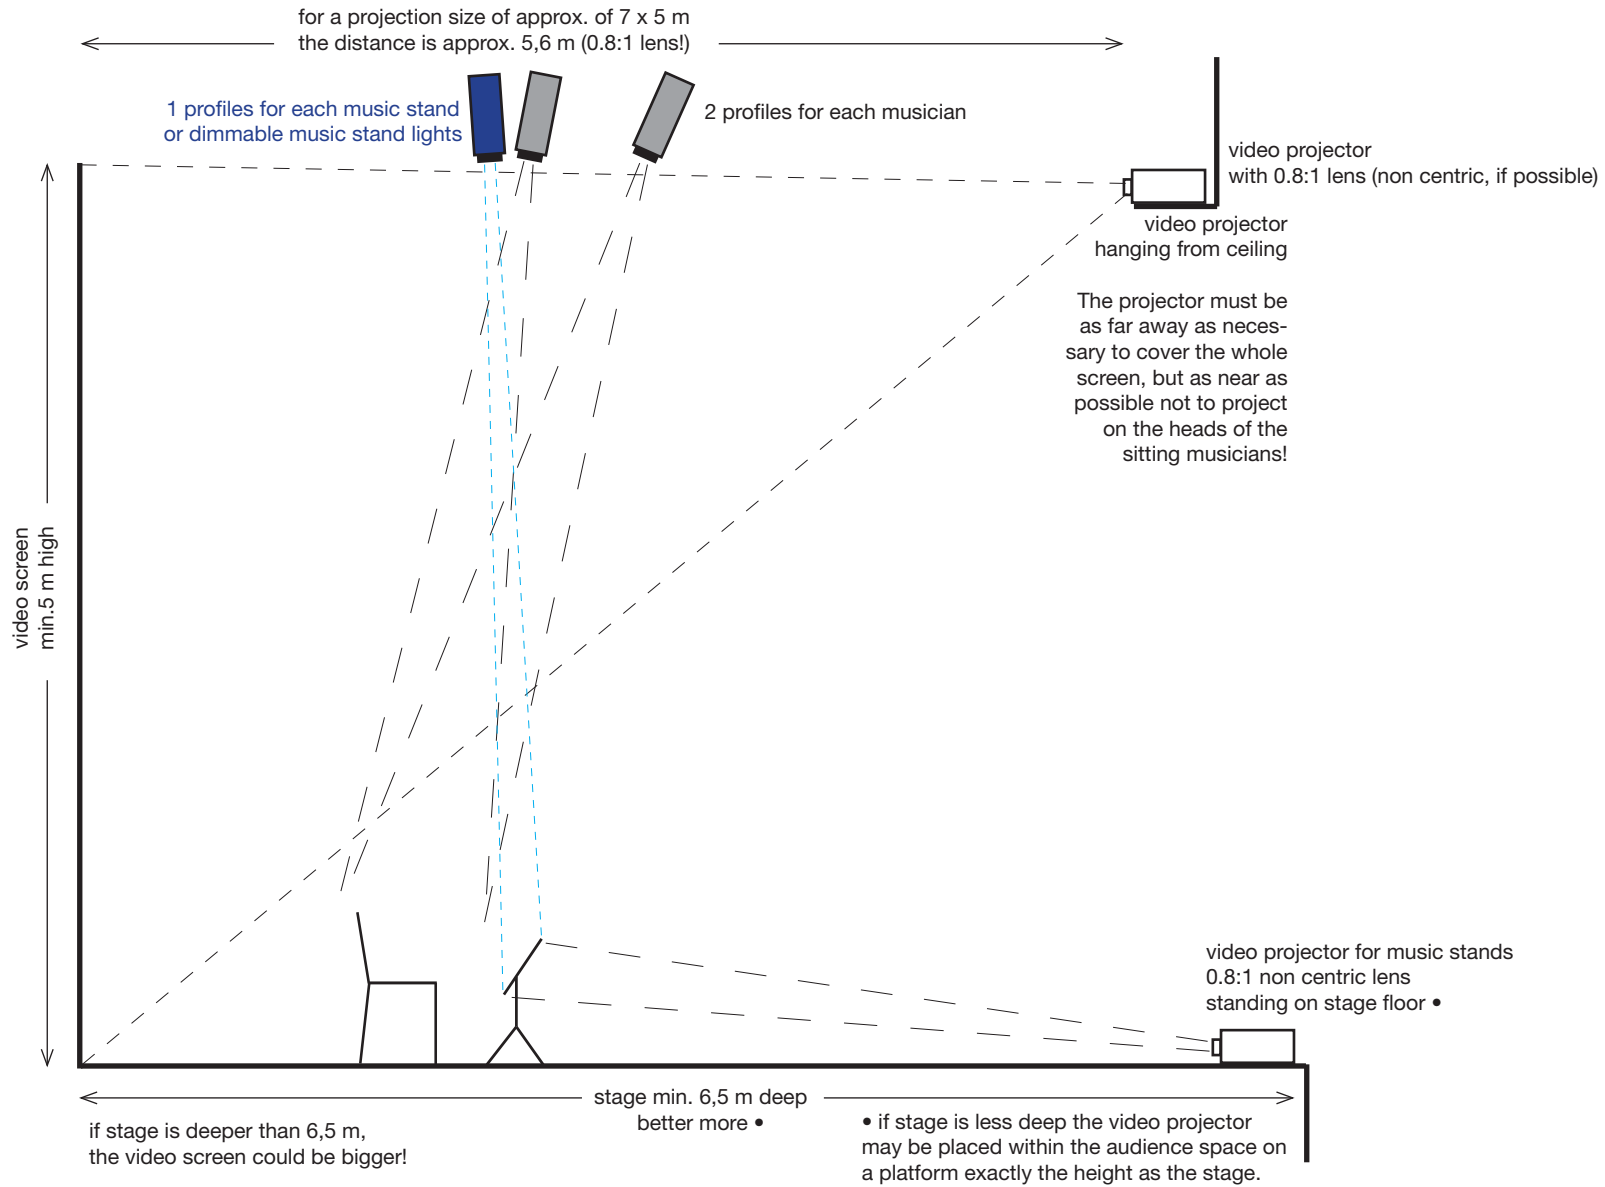

Side view

# MARIA T - stage

Front view

Side view 2

# MARIA T - stage // 1.3:1 screen projector