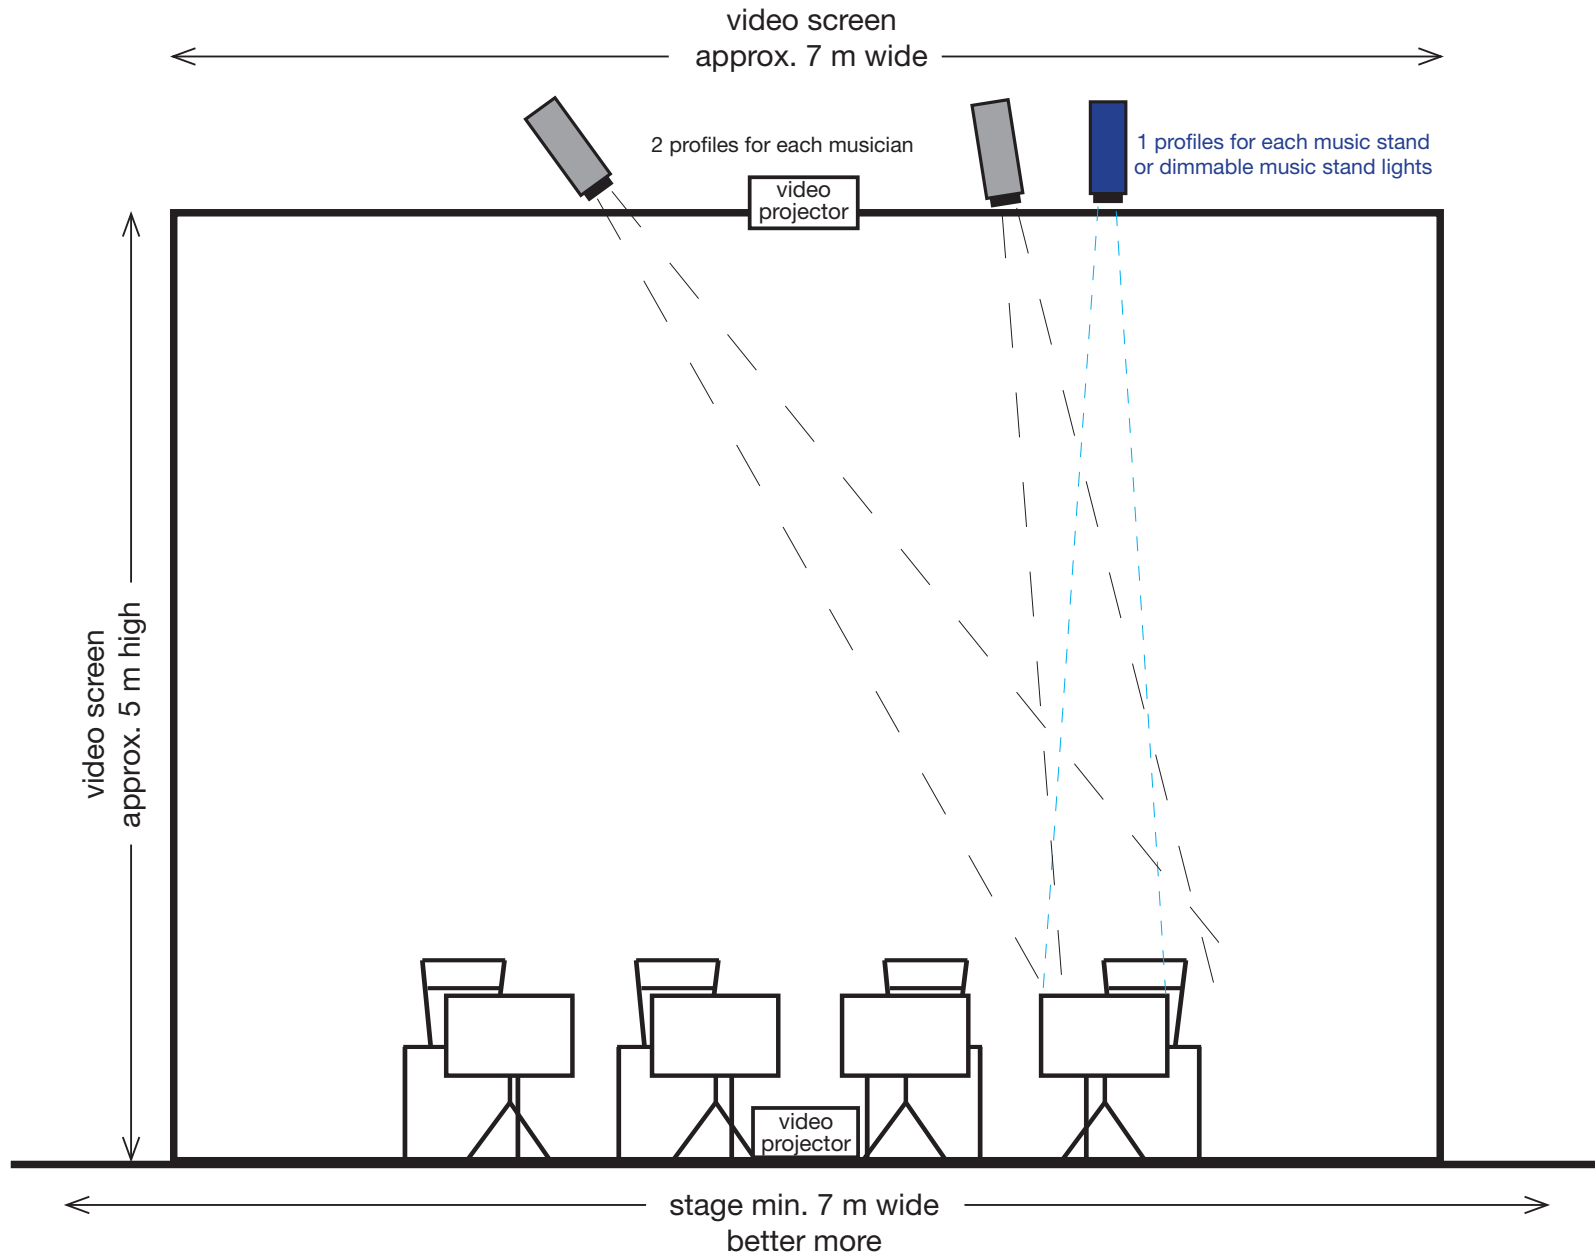

Side view

# MARIA T - stage

Front view

Side view 2

# MARIA T - stage // 1.3:1 screen projector